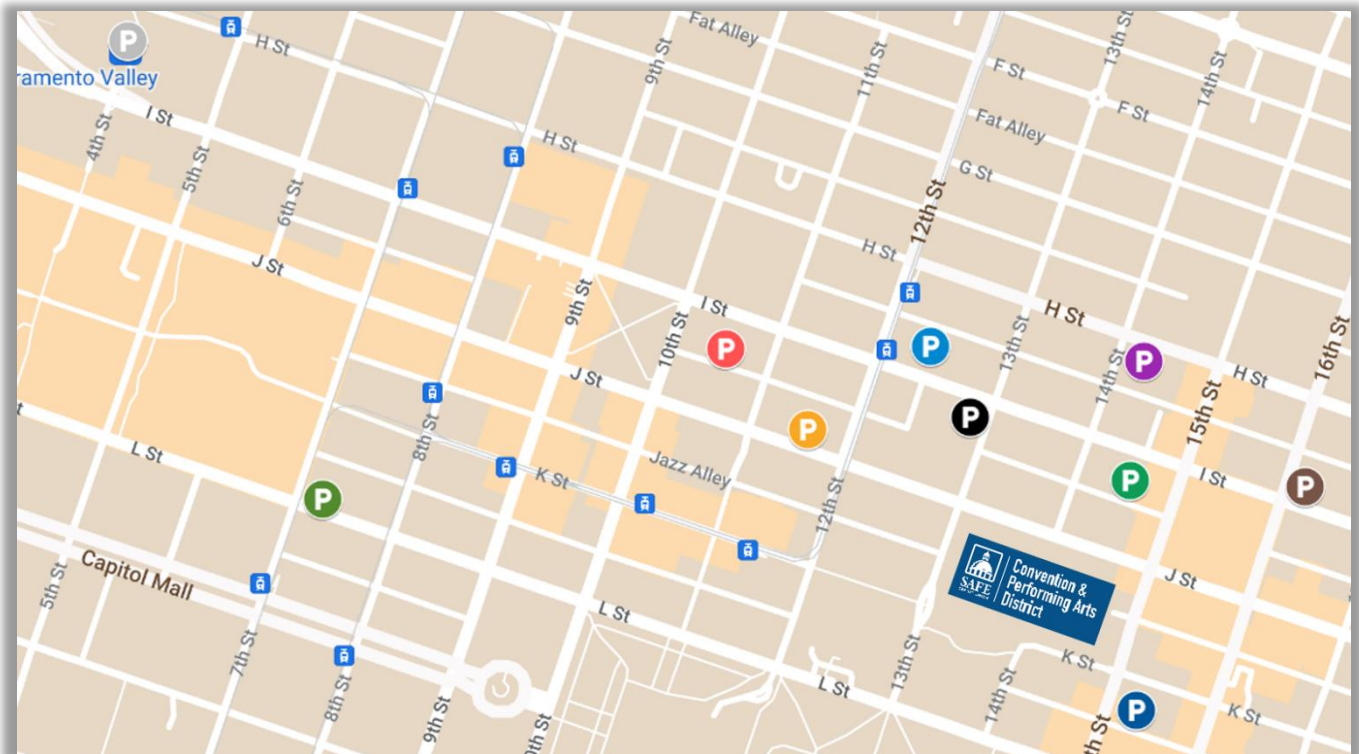

5. SHERATON PARKING GARAGE

900 13th Street
 \$10-30/daily rate
 Height clearance: 7'
 600 spaces
 Managed by ACE Parking

6. ELK LOT

1117 J Street
 \$14/ daily rates
 75 spaces
 Managed by Priority Parking

7. PHONE LOT

1414 I Street
 \$20-\$45/ daily rates
 140 spaces
 Managed by Priority Parking

8. RAD LOT

1601 I St
 \$9-\$45/ daily rates
 60 spaces
 Managed by Priority Parking

9. LOT D

12th & I St
 \$10 / daily rate
 Managed by City Parking

**10. LOT 293 - SACRAMENTO VALLEY
 AMTRAK STATION**

401 I St
 \$12 /daily rates
 430 spaces
 2 Hour Time Zone
 **Limited parking spaces for both
 buses and recreational vehicles (RVs)
 are on a first come, first serve basis at
 the rear of the parking facility.
 Reservations are not available for any
 of these spaces.
 Managed by City Parking